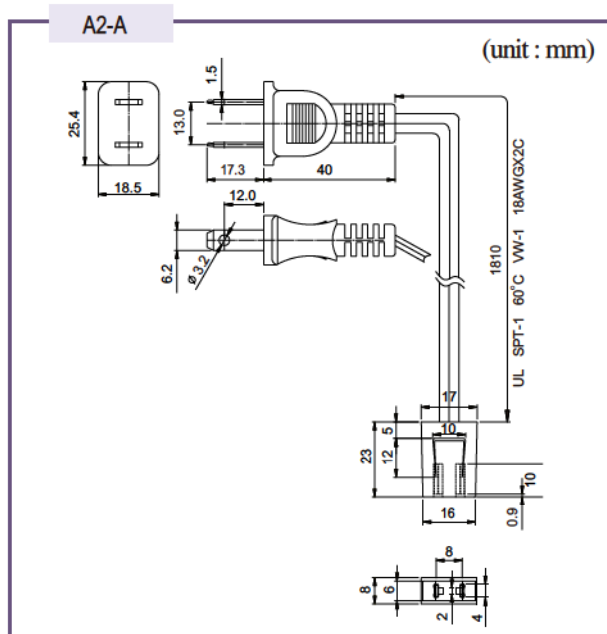

### Power cord with straight connector

A2-03	300mm Length
A2-06	600mm Length
A2-10	1000mm Length
A2-20	2000mm Length

B2-03	300mm Length
B2-06	600mm Length
B2-10	1000mm Length
B2-20	2000mm Length

C2-03	300mm Length
C2-06	600mm Length
C2-10	1000mm Length
C2-20	2000mm Length