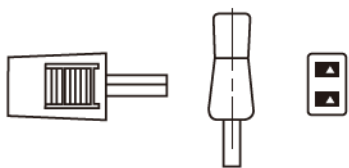

### Power cord with straight connector

A2-03	300mm Length
A2-06	600mm Length
A2-10	1000mm Length
A2-20	2000mm Length

B2-03	300mm Length
B2-06	600mm Length
B2-10	1000mm Length
B2-20	2000mm Length

C2-03	300mm Length
C2-06	600mm Length
C2-10	1000mm Length
C2-20	2000mm Length