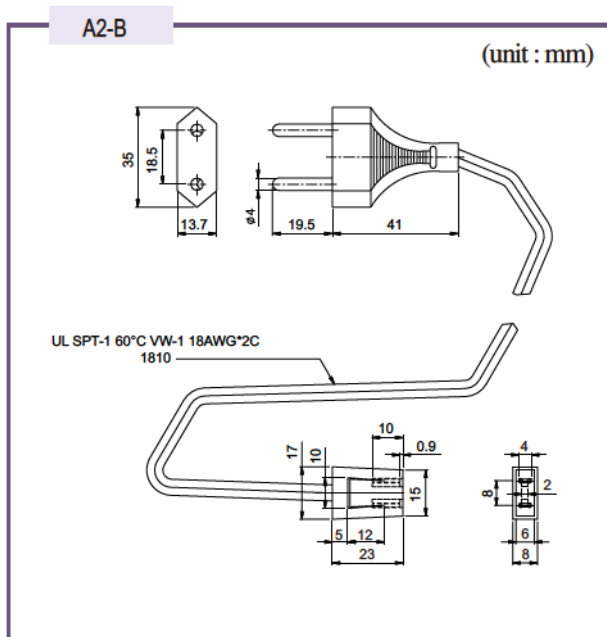

### Power cord with straight connector

A2-03	300mm Length
A2-06	600mm Length
A2-10	1000mm Length
A2-20	2000mm Length

B2-03	300mm Length
B2-06	600mm Length
B2-10	1000mm Length
B2-20	2000mm Length

C2-03	300mm Length
C2-06	600mm Length
C2-10	1000mm Length
C2-20	2000mm Length