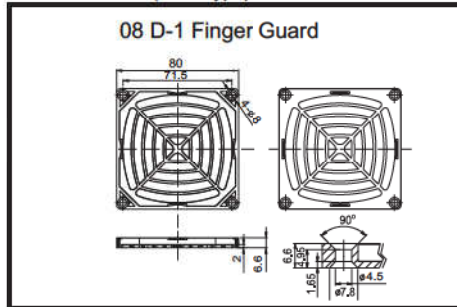

## PLASTIC FILTE A

For 60mm Fan(06 D Type)

For 80mm Fan(08 D Type)

For 120mm Fan(12 D Type)

For 172mm Fan(17 D Type)