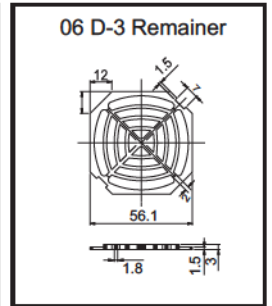

## PLASTIC FILTE A

For 60mm Fan(06 D Type)

For 80mm Fan(08 D Type)

For 120mm Fan(12 D Type)

For 172mm Fan(17 D Type)