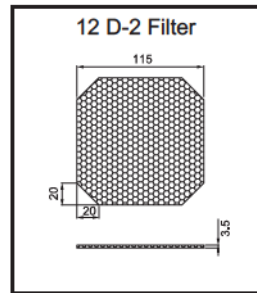

## PLASTIC FILTE A

For 60mm Fan(06 D Type)

For 80mm Fan(08 D Type)

For 120mm Fan(12 D Type)

For 172mm Fan(17 D Type)