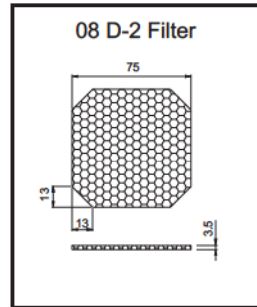

## PLASTIC FILTE A

For 60mm Fan(06 D Type)

For 80mm Fan(08 D Type)

For 120mm Fan(12 D Type)

For 172mm Fan(17 D Type)