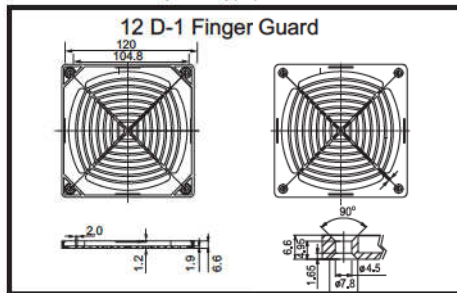

## PLASTIC FILTE A

For 60mm Fan(06 D Type)

For 80mm Fan(08 D Type)

For 120mm Fan(12 D Type)

For 172mm Fan(17 D Type)