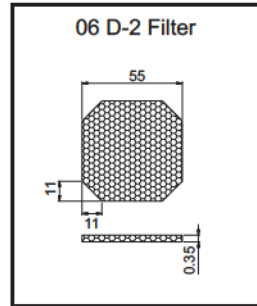

## PLASTIC FILTE A

For 60mm Fan(06 D Type)

For 80mm Fan(08 D Type)

For 120mm Fan(12 D Type)

For 172mm Fan(17 D Type)