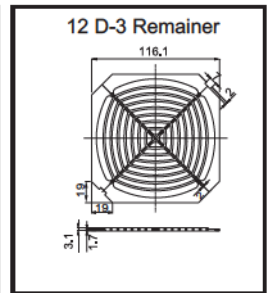

## PLASTIC FILTE A

For 60mm Fan(06 D Type)

For 80mm Fan(08 D Type)

For 120mm Fan(12 D Type)

For 172mm Fan(17 D Type)