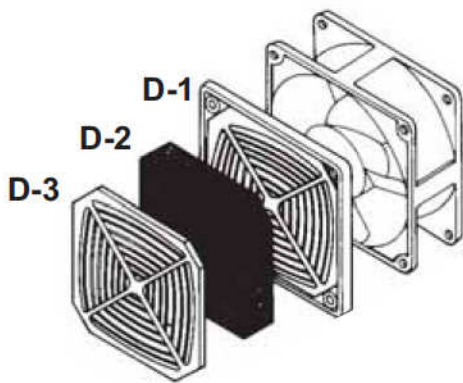

## PLASTIC FILTE A

For 60mm Fan(06 D Type)

For 80mm Fan(08 D Type)

For 120mm Fan(12 D Type)

For 172mm Fan(17 D Type)