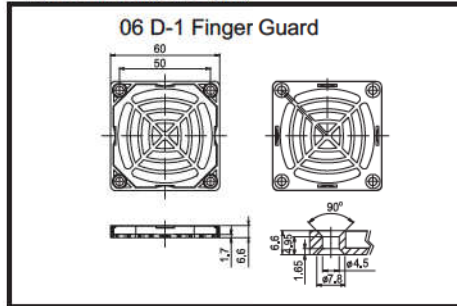

## PLASTIC FILTE A

For 60mm Fan(06 D Type)

For 80mm Fan(08 D Type)

For 120mm Fan(12 D Type)

For 172mm Fan(17 D Type)