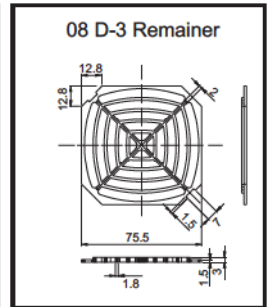

## PLASTIC FILTE A

For 60mm Fan(06 D Type)

For 80mm Fan(08 D Type)

For 120mm Fan(12 D Type)

For 172mm Fan(17 D Type)